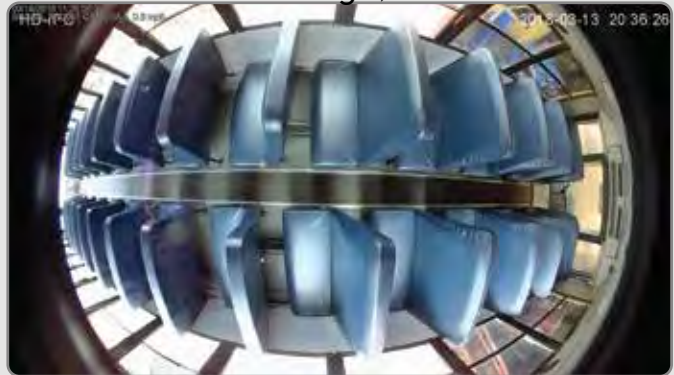

OmniView360° Image, before TruView

Even in its raw format, OmniView360° delivers a clear sharp view of virtually the entire bus

Conventional 360° cameras are no match compared to 247's OmniView360°

Typical 360° cameras have far fewer pixels and much more distortion